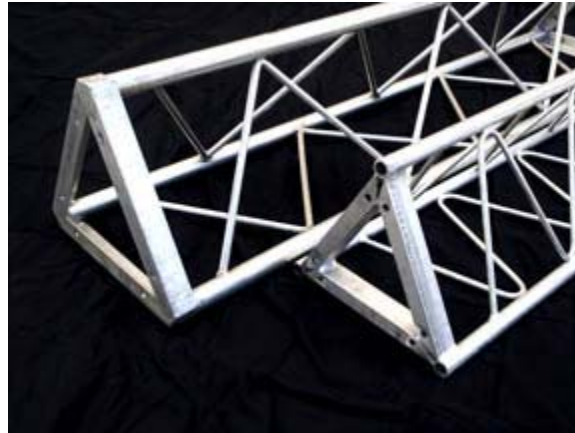

Hardware

Truss Frames

12" Lightweight Truss &
14" Medium weight Truss

The Rag Place Inc. has in stock Triangular Truss sections in two engineered weights. Both types offer a variety of stand connections.

12" Lightweight Truss w/ Ears

12" Triangular Truss: This lightweight triangular truss is similar in weight to "Antenna" truss, but instead of a spigot our truss has been engineered for horizontal use with plate and bolt connections. We have schematics for a large variety of sizes for both conventional and "wrapped" frames.

14" Medium Weight Truss Corners

14" Triangular Truss: This Medium weight triangular truss is the bigger brother to the 12" Triangle Truss, but engineered with increased horizontal load bearing ability for the larger, heavier rags. Schematics available in standard or "wrapped" frame dimensions.

4" Irrigation Pipe: We have medium weight 4" irrigation pipe frames with corners, ears and tee connectors in a variety of sizes for both standard or "wrapped" uses.

1-1/4" Speed Rail Pipe: We have for your convenience frame sets and Speedrail fittings in a variety of sizes. As well as the standard frame sets to make any size overhead frame you require.